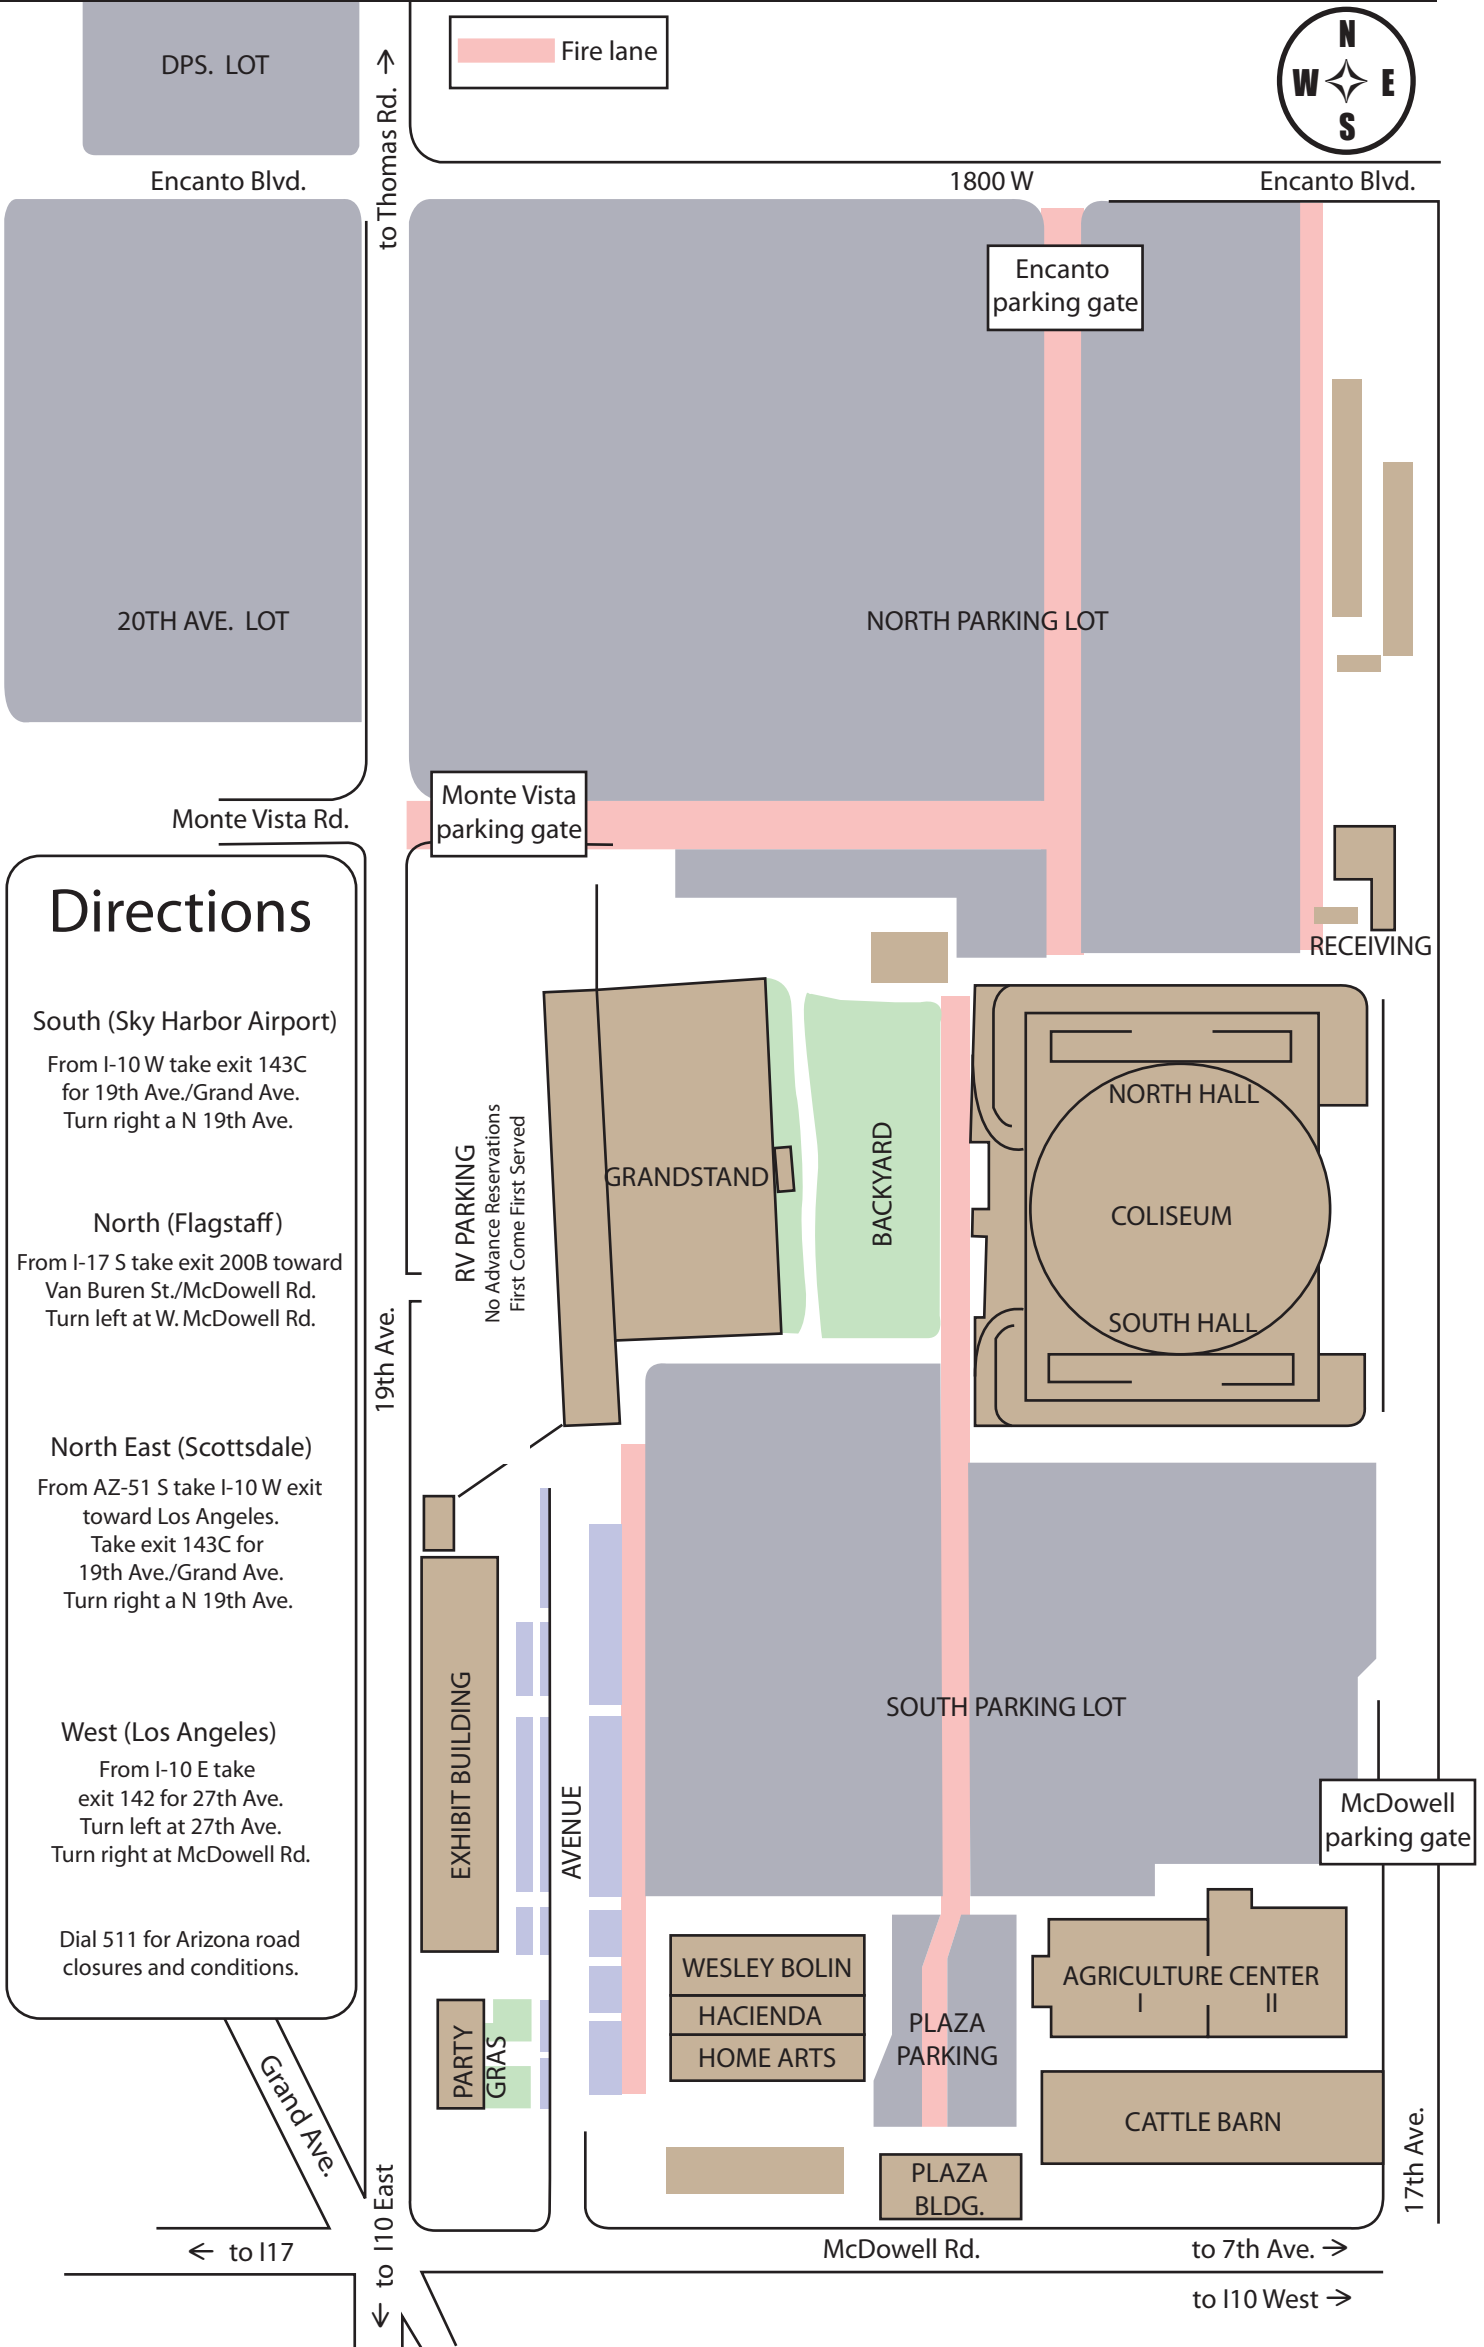

Arizona Exposition & State Fair - Facility Map

Directions

South (Sky Harbor Airport)

From I-10 W take exit 143C for 19th Ave./Grand Ave. Turn right a N 19th Ave.

North (Flagstaff)

From I-17 S take exit 200B toward Van Buren St./McDowell Rd. Turn left at W. McDowell Rd.

North East (Scottsdale)

From AZ-51 S take I-10 W exit toward Los Angeles. Take exit 143C for 19th Ave./Grand Ave. Turn right a N 19th Ave.

West (Los Angeles)

From I-10 E take exit 142 for 27th Ave. Turn left at 27th Ave. Turn right at McDowell Rd.